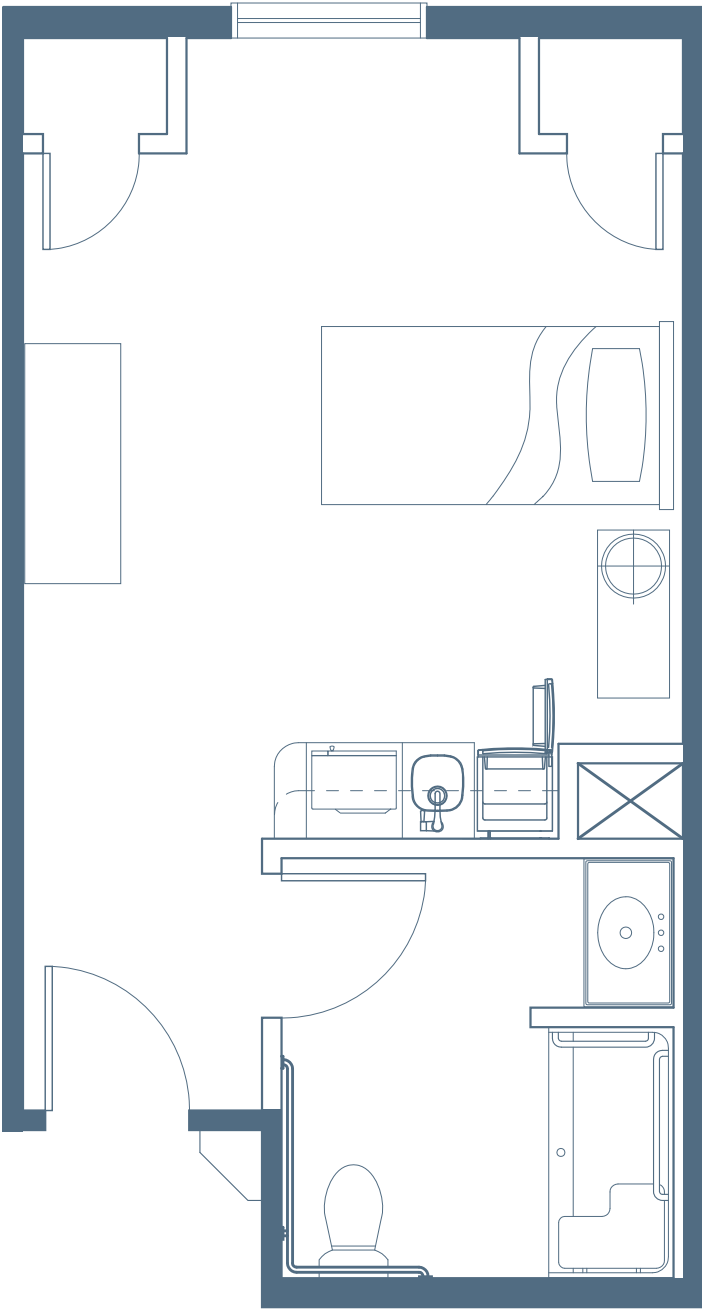

---

**Anna T. Jeanes Building**  
**Memory**  
**Care Shared**  
(562 SQFT)

---

---

**Anna T. Jeanes Building**  
**Memory Care Studio**  
(324 SQFT)

---

---

**Anna T. Jeanes Building**  
**Personal Care Studio**  
(324 SQFT)

---

---

**Anna T. Jeanes Building**  
**Personal Care**  
**One Bedroom**  
(487 – 560 SQFT)

---

---

**Anna T. Jeanes Building**  
**Personal Care**  
**One Bedroom**  
(487 – 560 SQFT)

---