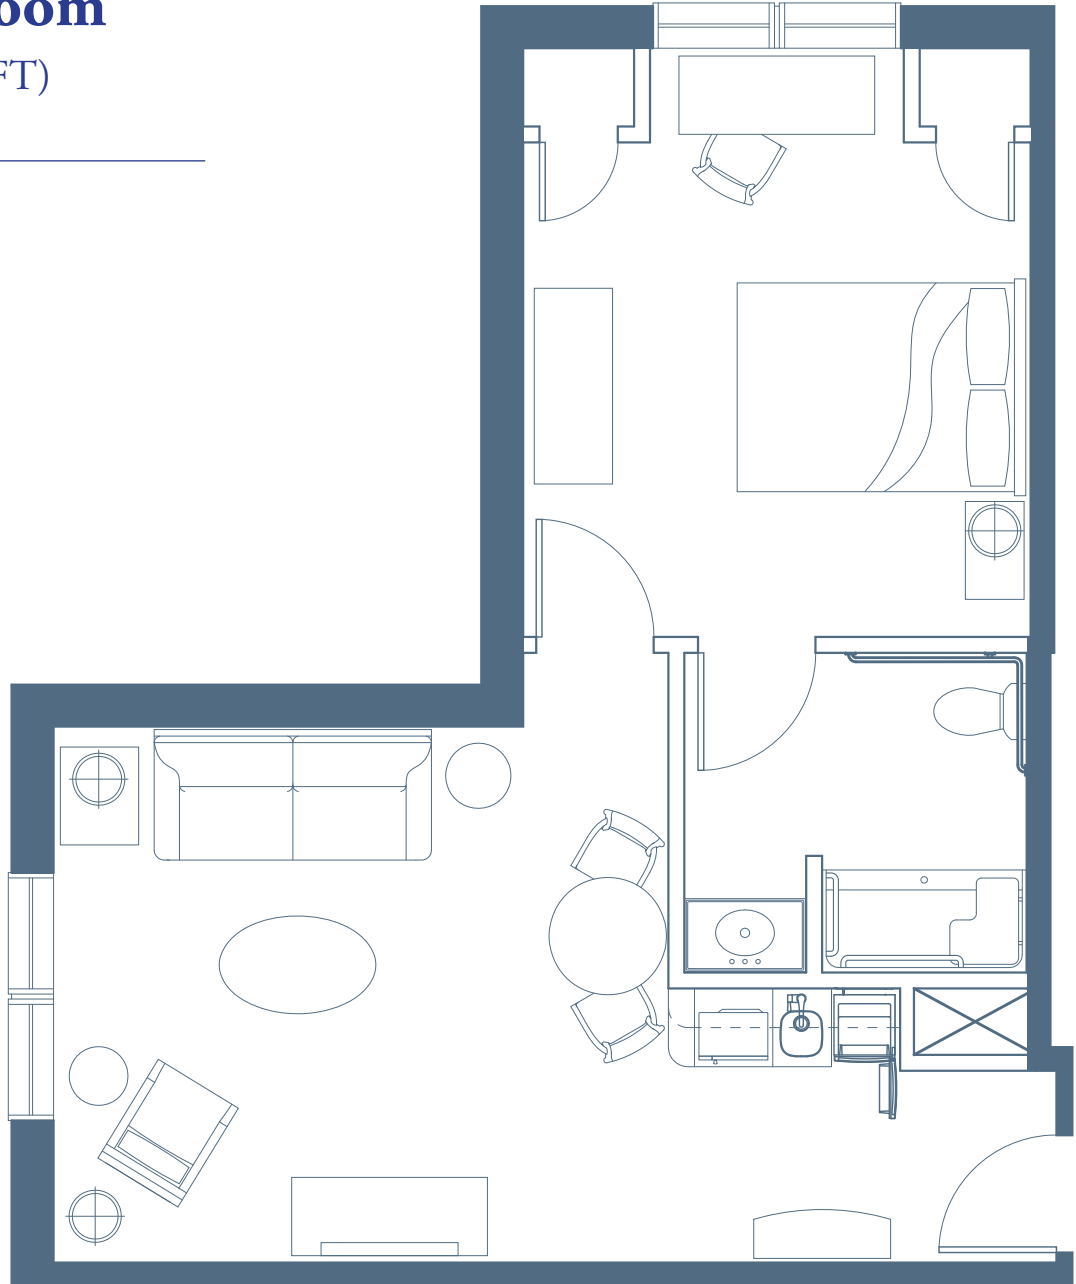

---

**Anna T. Jeanes Building**  
**Memory**  
**Care Shared**  
(562 SQFT)

---

---

**Anna T. Jeanes Building**  
**Memory Care Studio**  
(324 SQFT)

---

---

**Anna T. Jeanes Building**  
**Personal Care Studio**  
(324 SQFT)

---

---

**Anna T. Jeanes Building**  
**Personal Care**  
**One Bedroom**  
(487 – 560 SQFT)

---

---

**Anna T. Jeanes Building**  
**Personal Care**  
**One Bedroom**  
(487 – 560 SQFT)

---