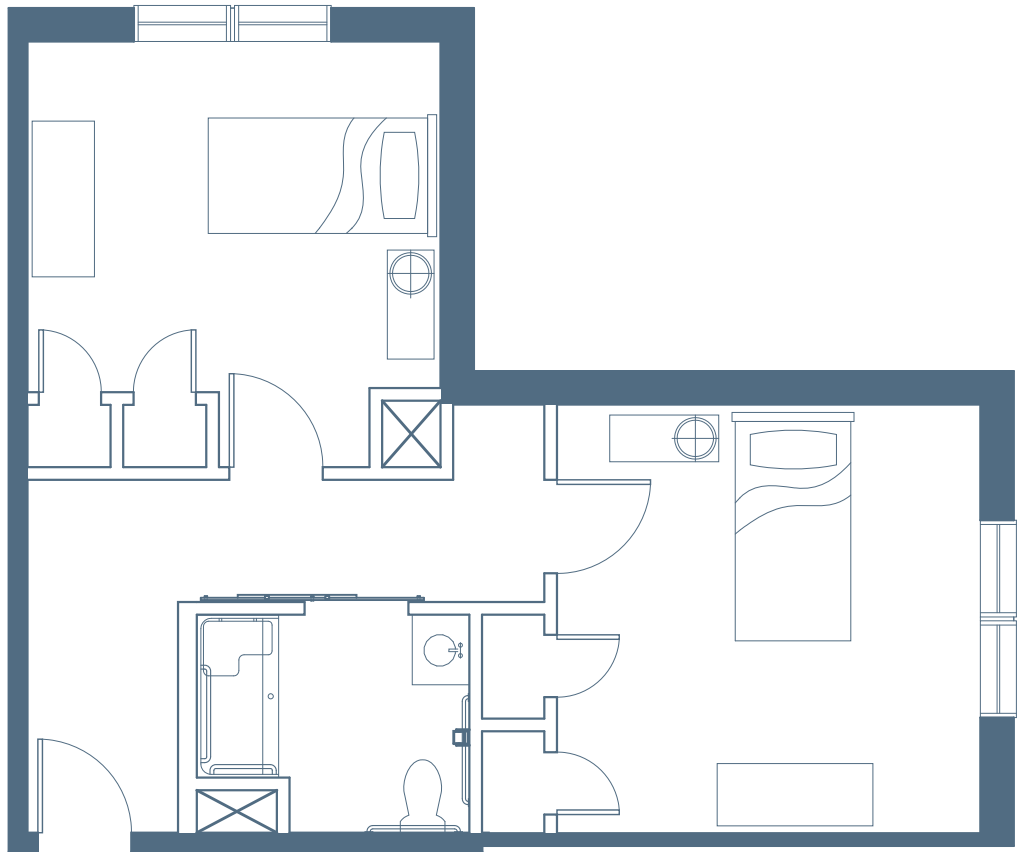

---

**Anna T. Jeanes Building**  
**Memory**  
**Care Shared**  
(562 SQFT)

---

---

**Anna T. Jeanes Building**  
**Memory Care Studio**  
(324 SQFT)

---

---

**Anna T. Jeanes Building**  
**Personal Care Studio**  
(324 SQFT)

---

---

**Anna T. Jeanes Building**  
**Personal Care**  
**One Bedroom**  
(487 – 560 SQFT)

---

---

**Anna T. Jeanes Building**  
**Personal Care**  
**One Bedroom**  
(487 – 560 SQFT)

---